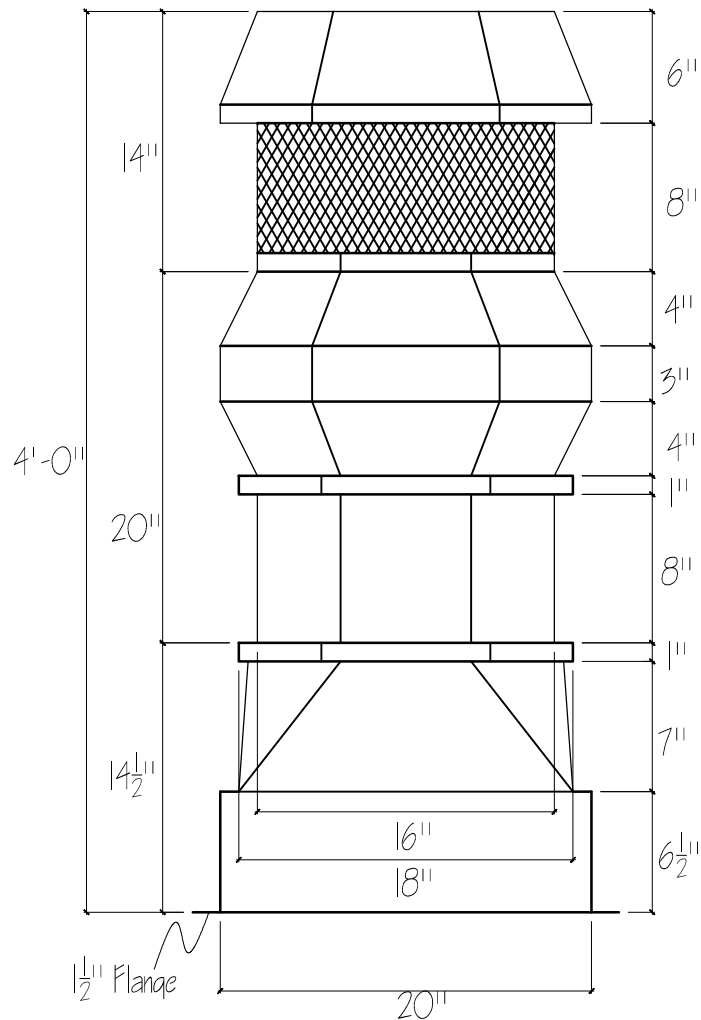

Plan/ Top View

SIGNATURE:

DATE:

OLD WORLD DISTRIBUTORS, INC.

Available Materials:

16 oz. Copper
16 oz Lead Coated Copper

Notes:

22 ga Expanded Metal Mesh
Available in Vented or Unvented
Vented option comes with stainless steel
interior sleeve

Part No.: Baltic Chimney Pot 4' x 20" x 20"